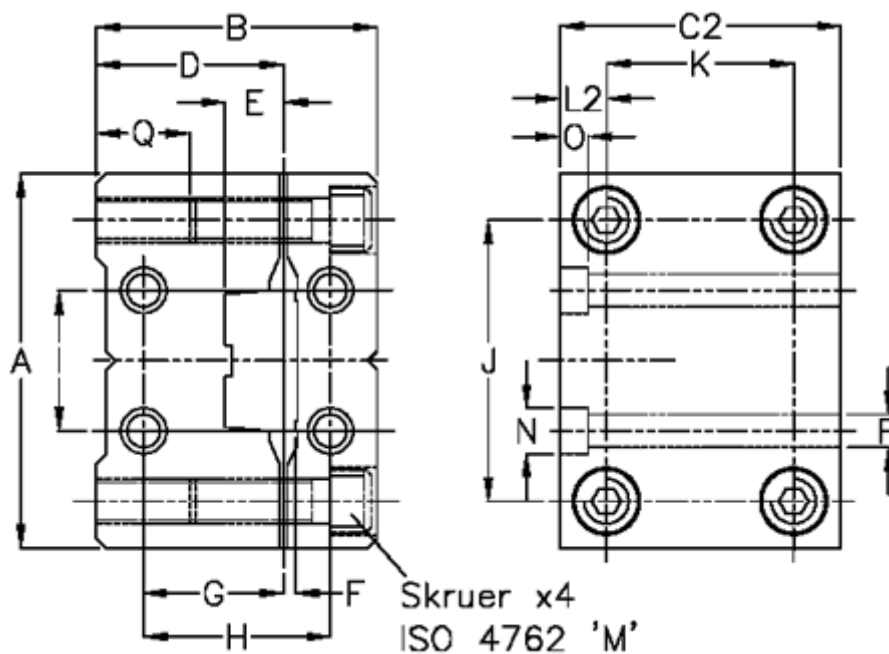

Article number: 05914635

Description: Hepco short flange clamp L FC 35

Measures

A	= 76	H	= 40	P	= 7
B	= 62	I	= 26	Q	= 17
C2	= 60	J	= 56	Weight kg/1000	= 0.24
D	= 37.0	K	= 40		
E	= 10.0	L2	= 10.0		
F	= 1.8	M	= M8x35		
For slide	= NS 35	N	= 11.0		
G	= 25	O	= 6		